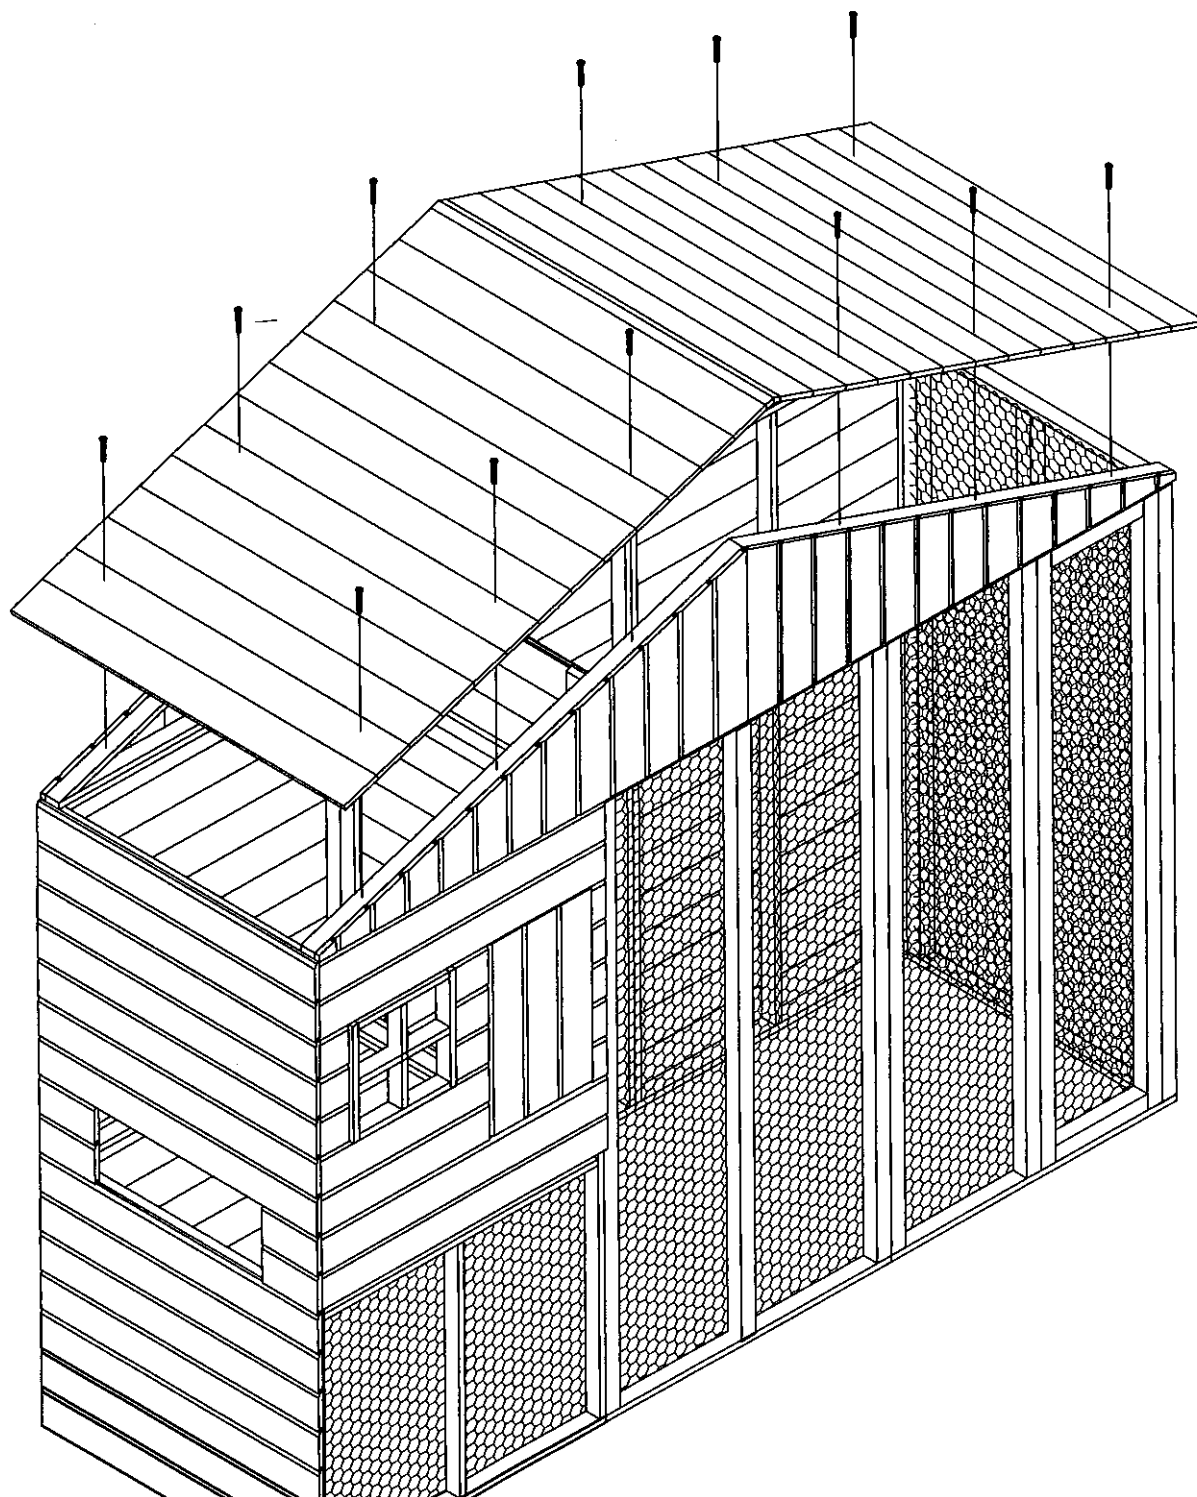

12 x Ø4x40mm
wood screw

Article:

Kip - Konijn - Vogelkooi

Article nr:

69

Last modified:

Page:

9/14