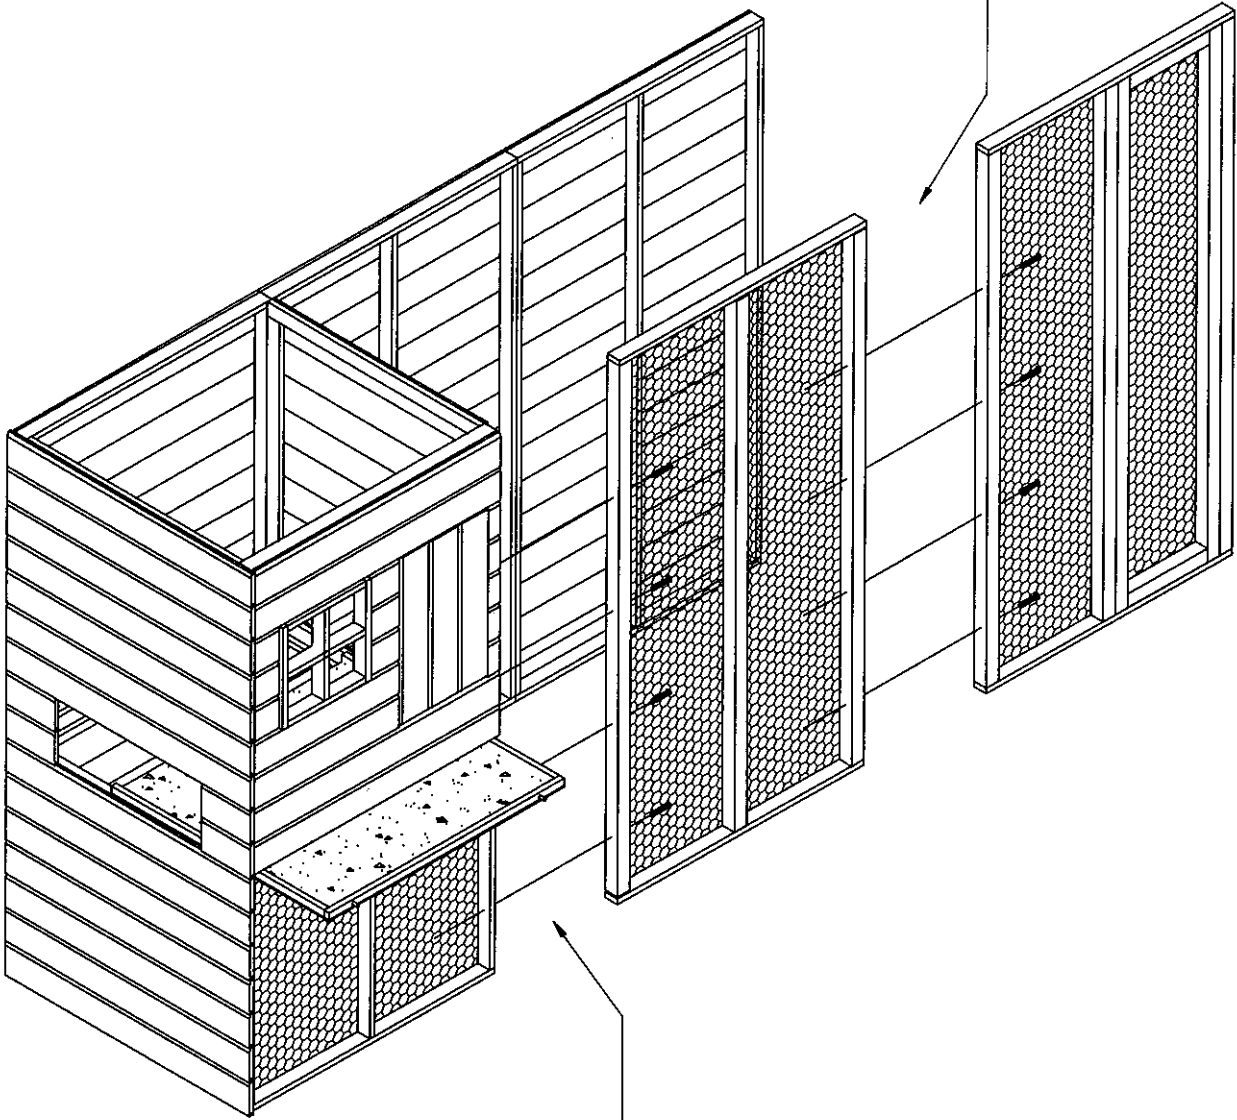

4 x Ø4x70mm
wood screw

4 x Ø4x60mm
wood screw

Article:

Kip - Konijn - Vogelkooi

Article nr:

69

Last modified:

Page:

5/14