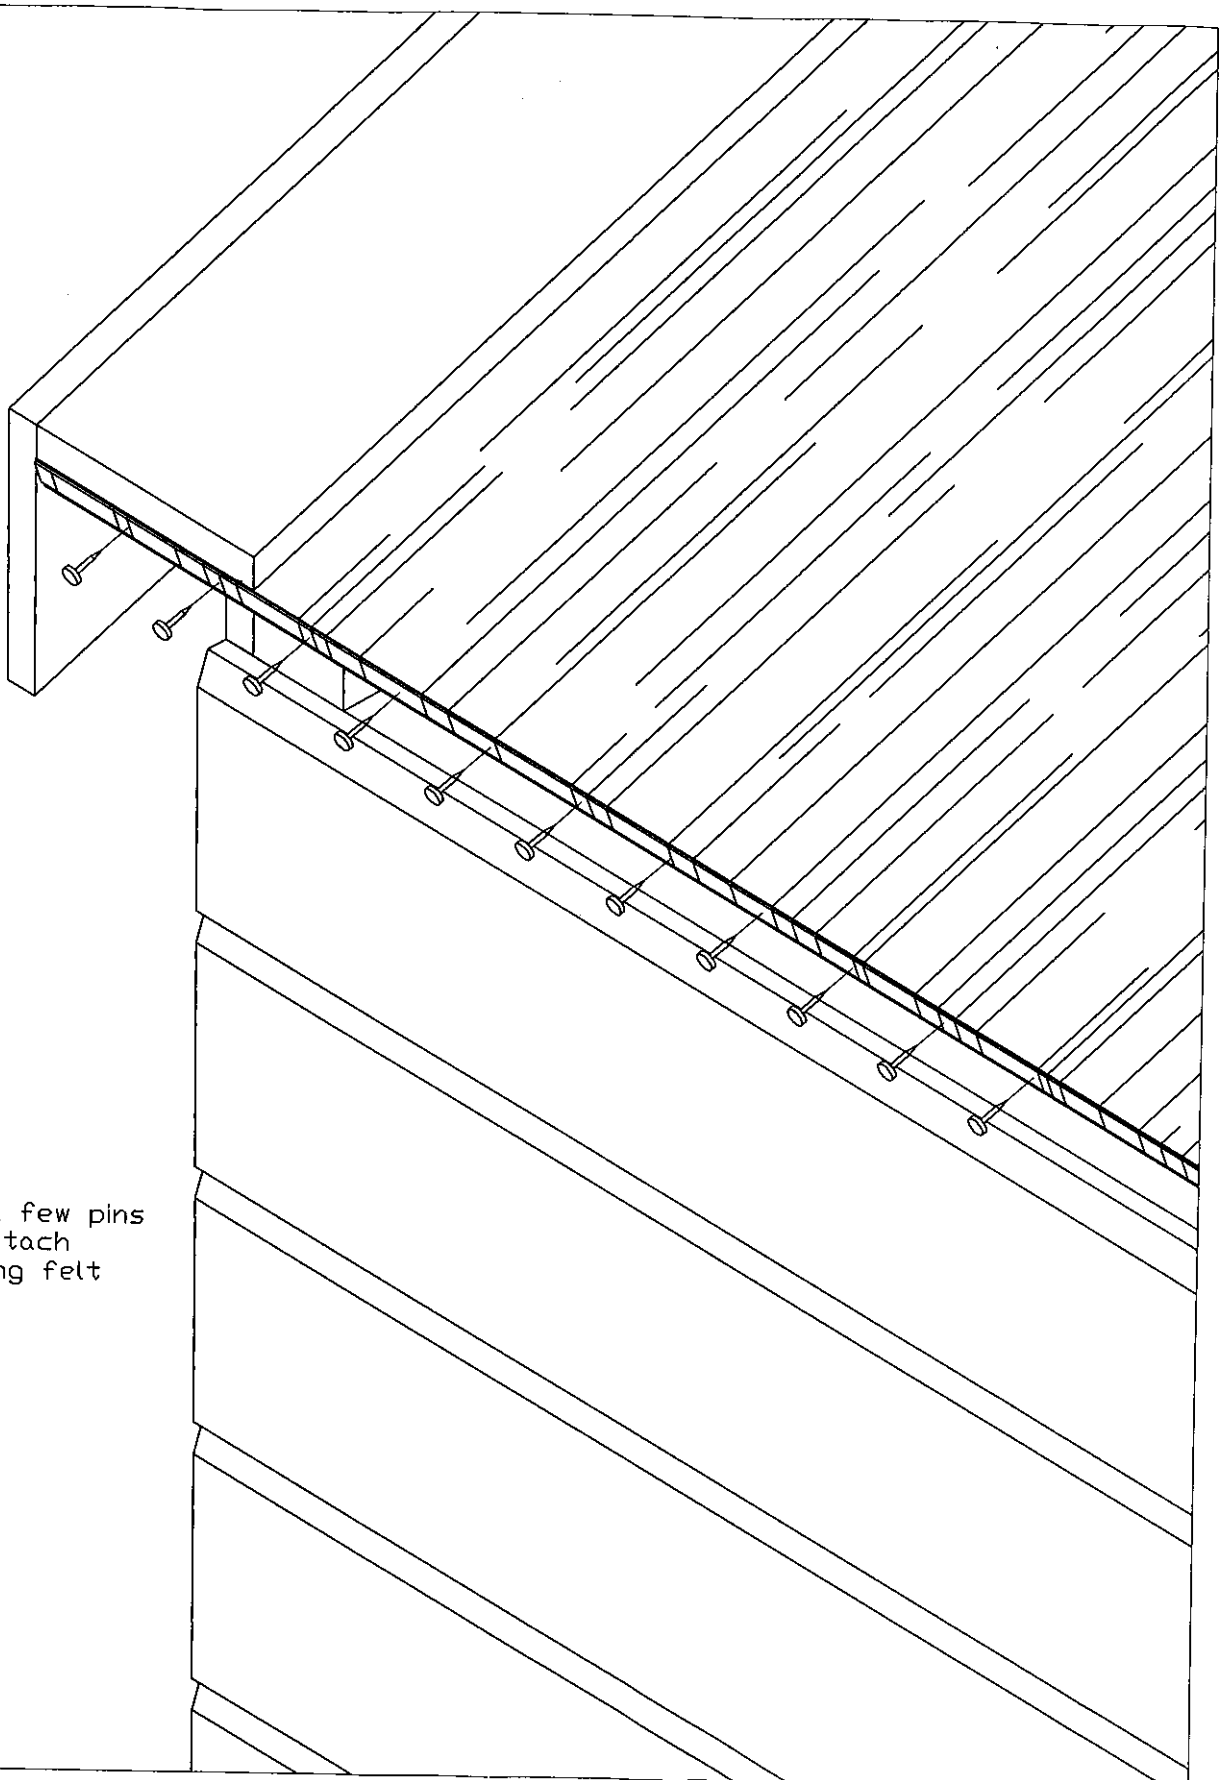

Use a few pins
to attach
roofing felt

Article:

Kip - Konijn - Vogelkooi

Article nr:

69

Last modified:

Page:

11/14