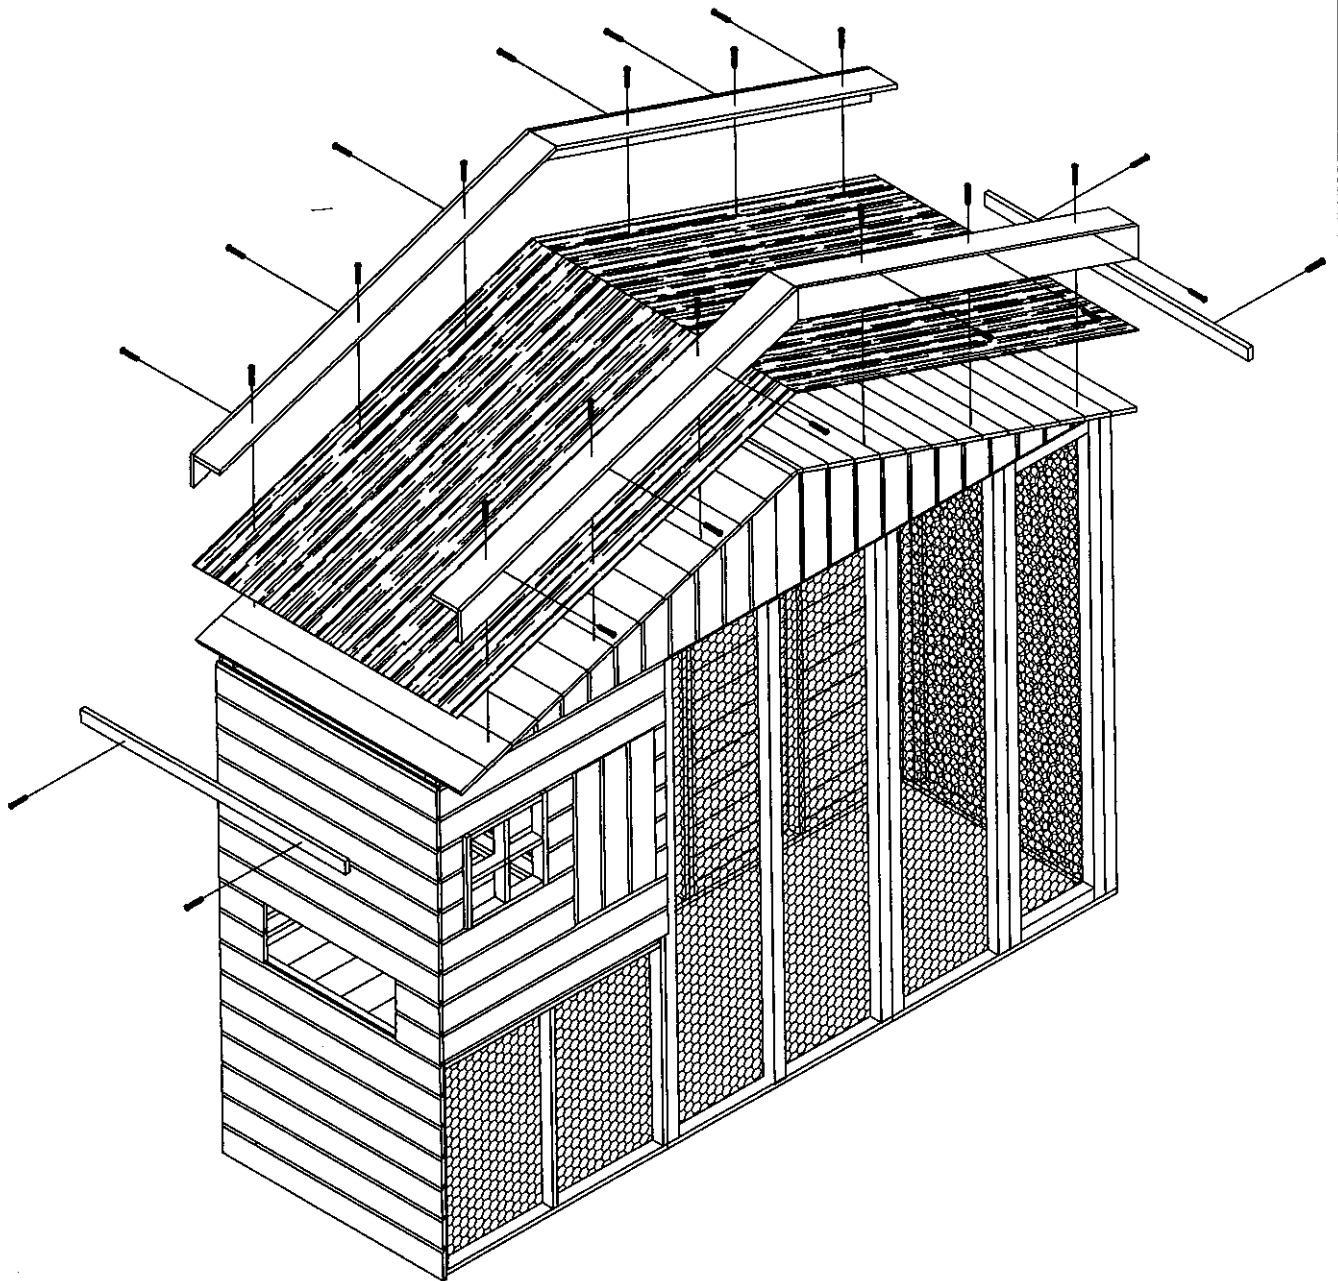

28 x Ø4x40mm
wood screw

Article:

Kip - Konijn - Vogelkooi

Article nr:

69

Last modified:

Page:

10/14