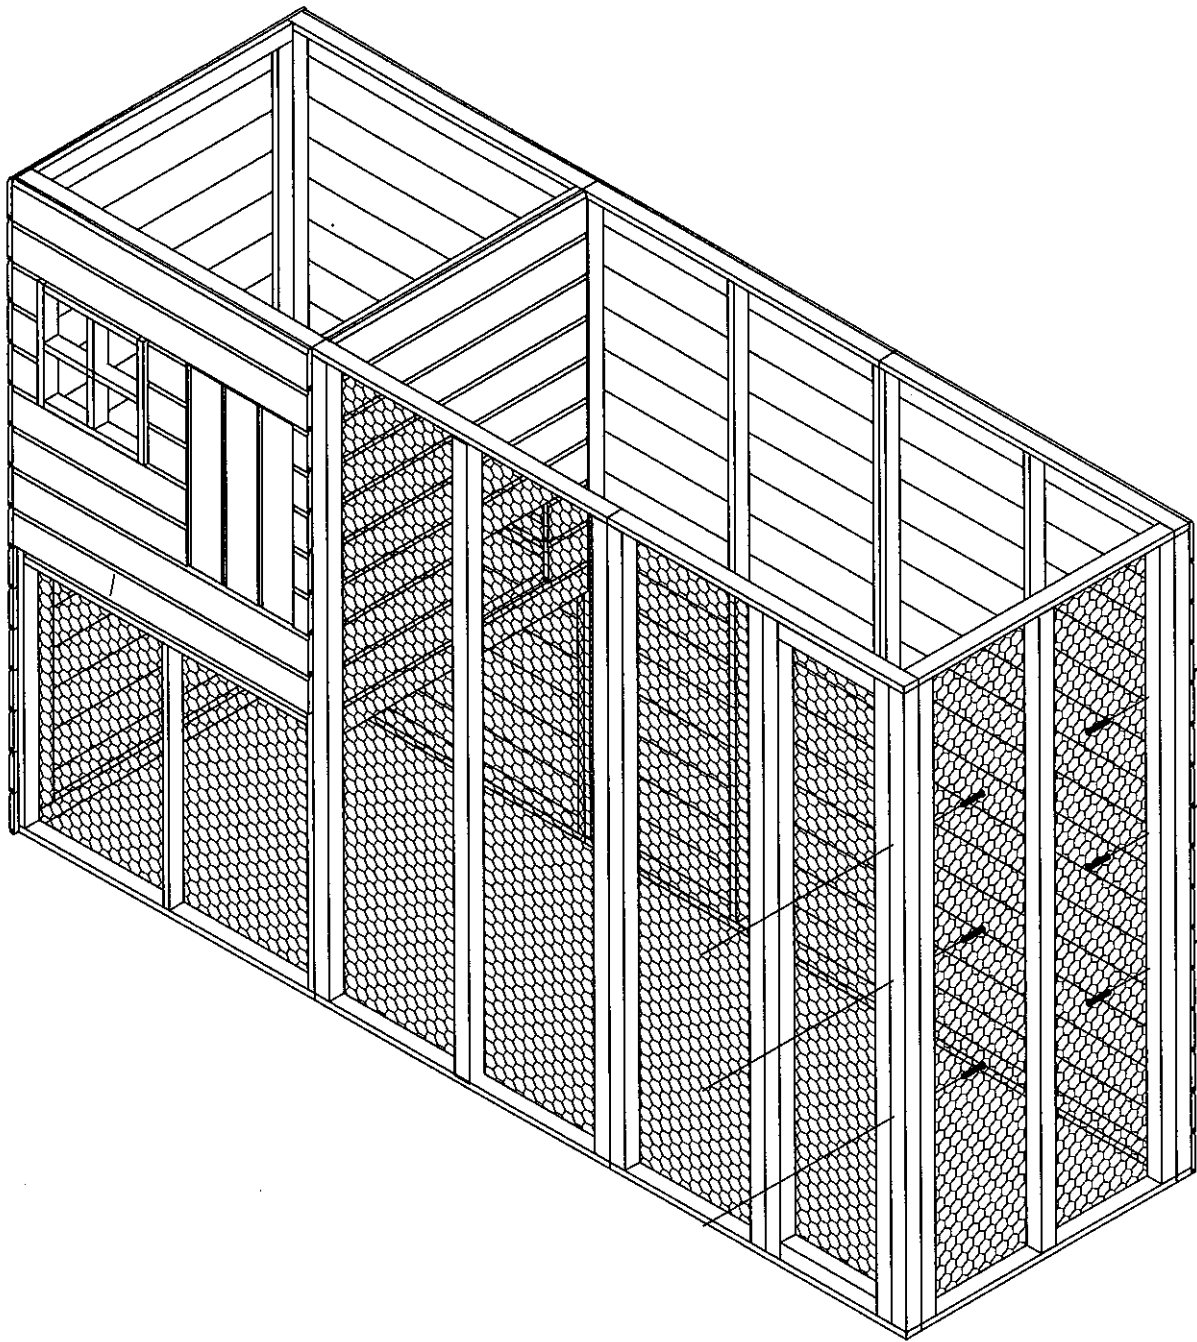

6 x $\varnothing$ 4x70mm
wood screw

Article:

Kip - Konijn - Vogelkooi

Article nr:

69

Last modified:

Page:

6/14