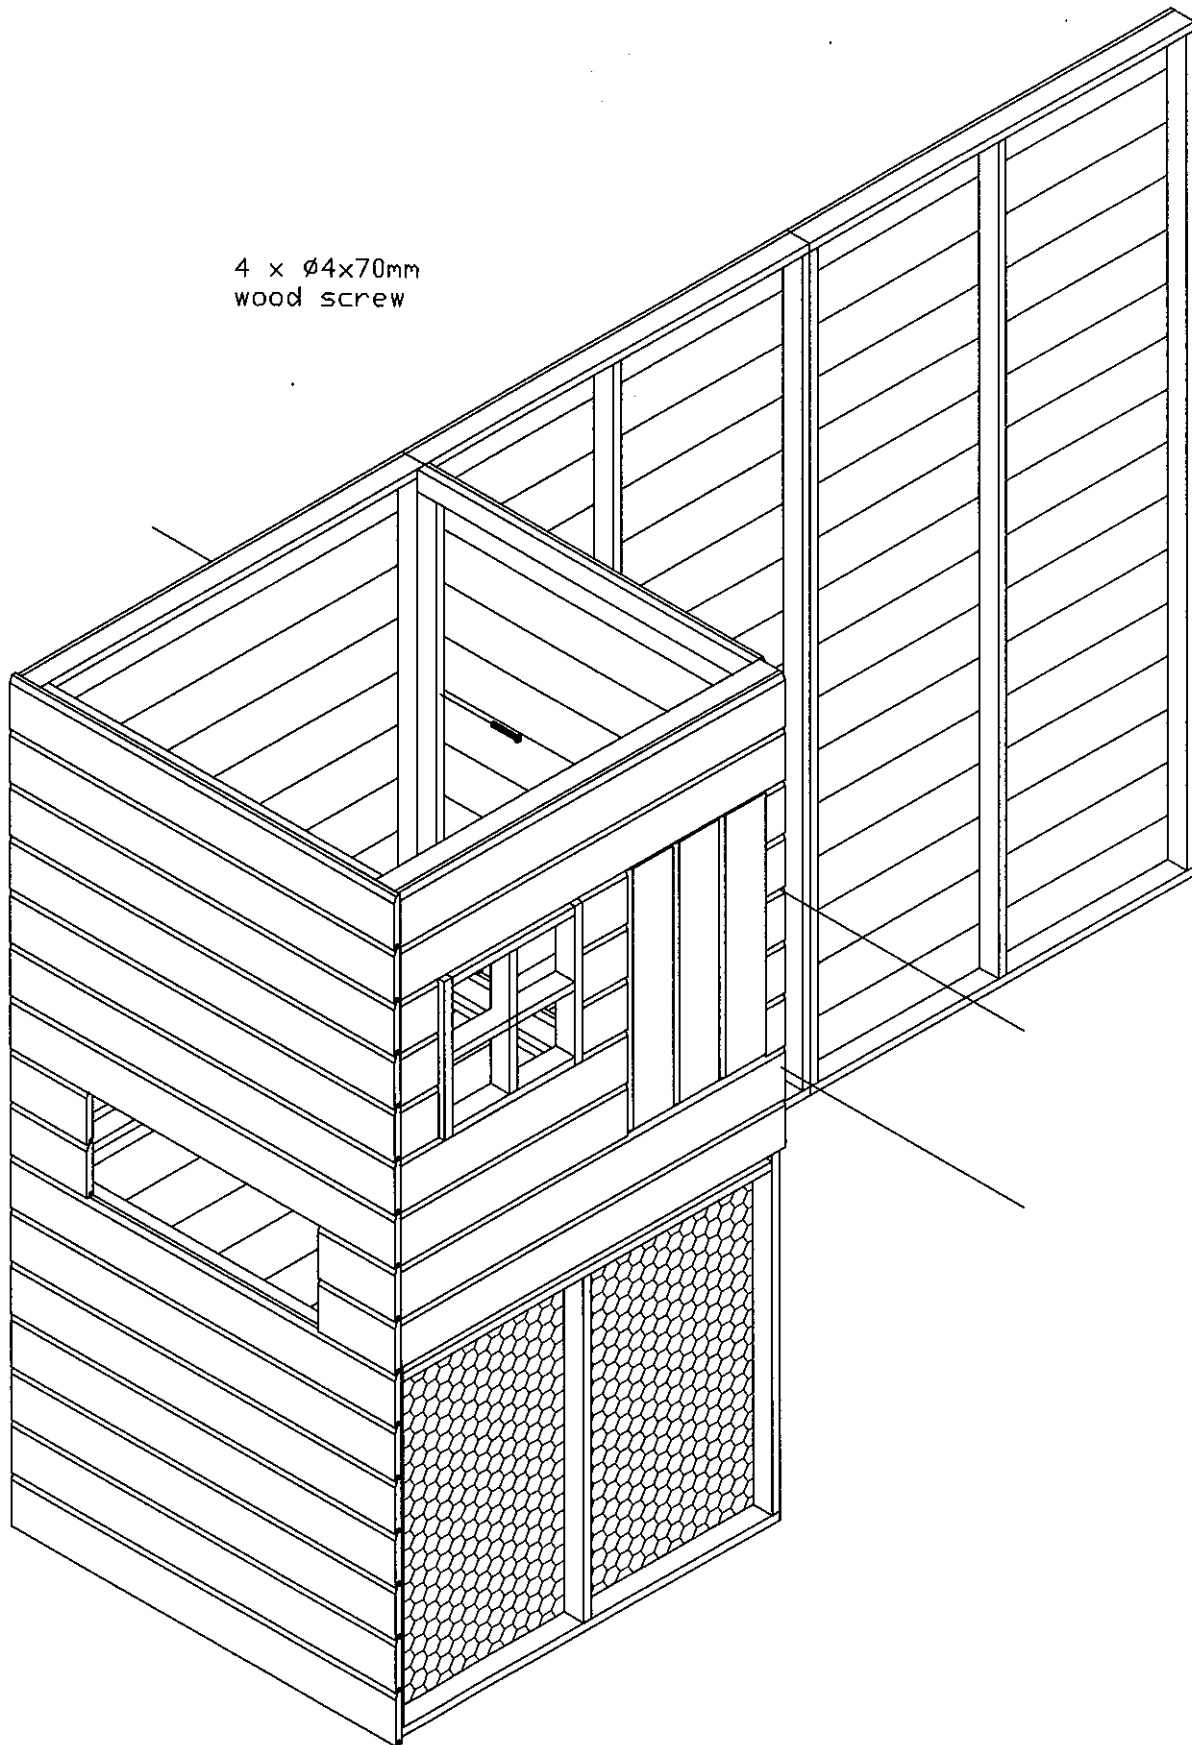

4 x Ø4x70mm
wood screw

Article:

Kip - Konijn - Vogelkooi

Article nr:

69

Last modified:

Page:

4/14