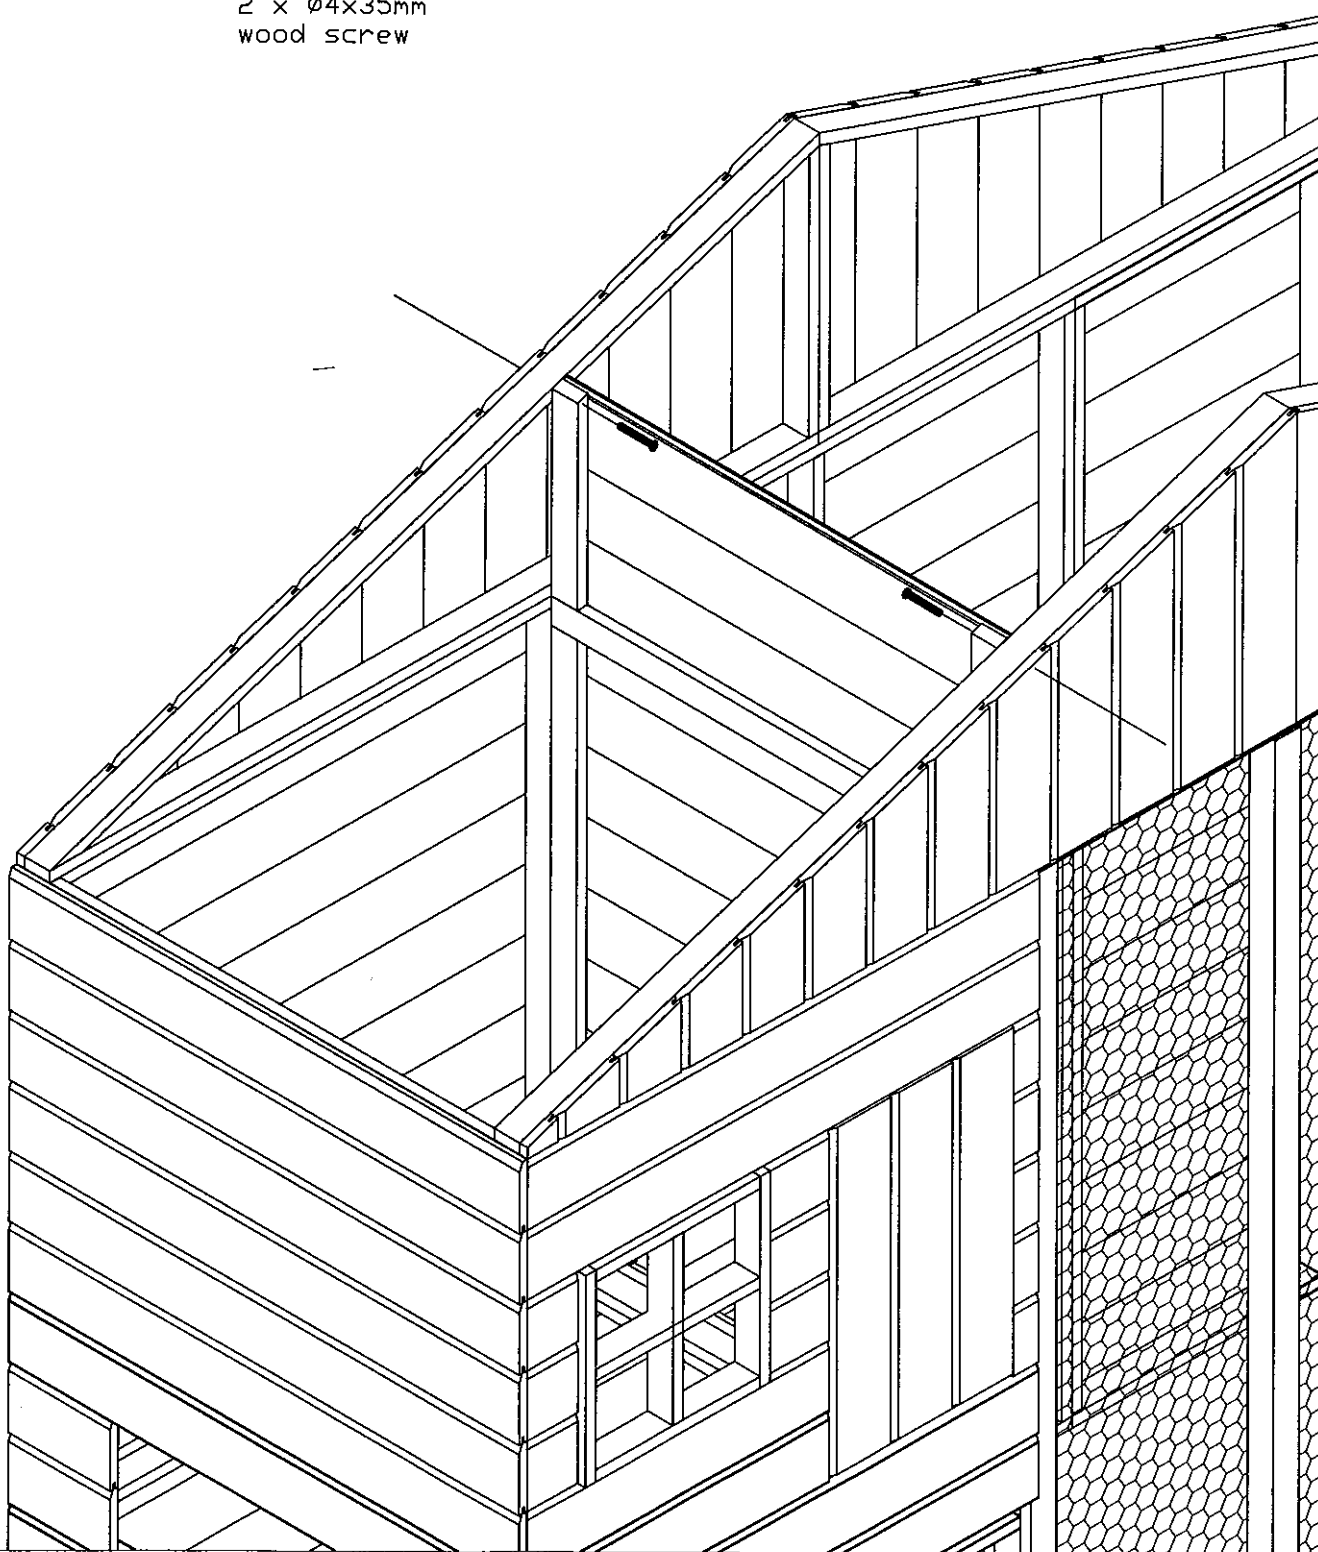

2 x Ø4x35mm
wood screw

Article:

Kip - Konijn - Vogelkooi

Article nr:

69

Last modified:

Page:

8/14