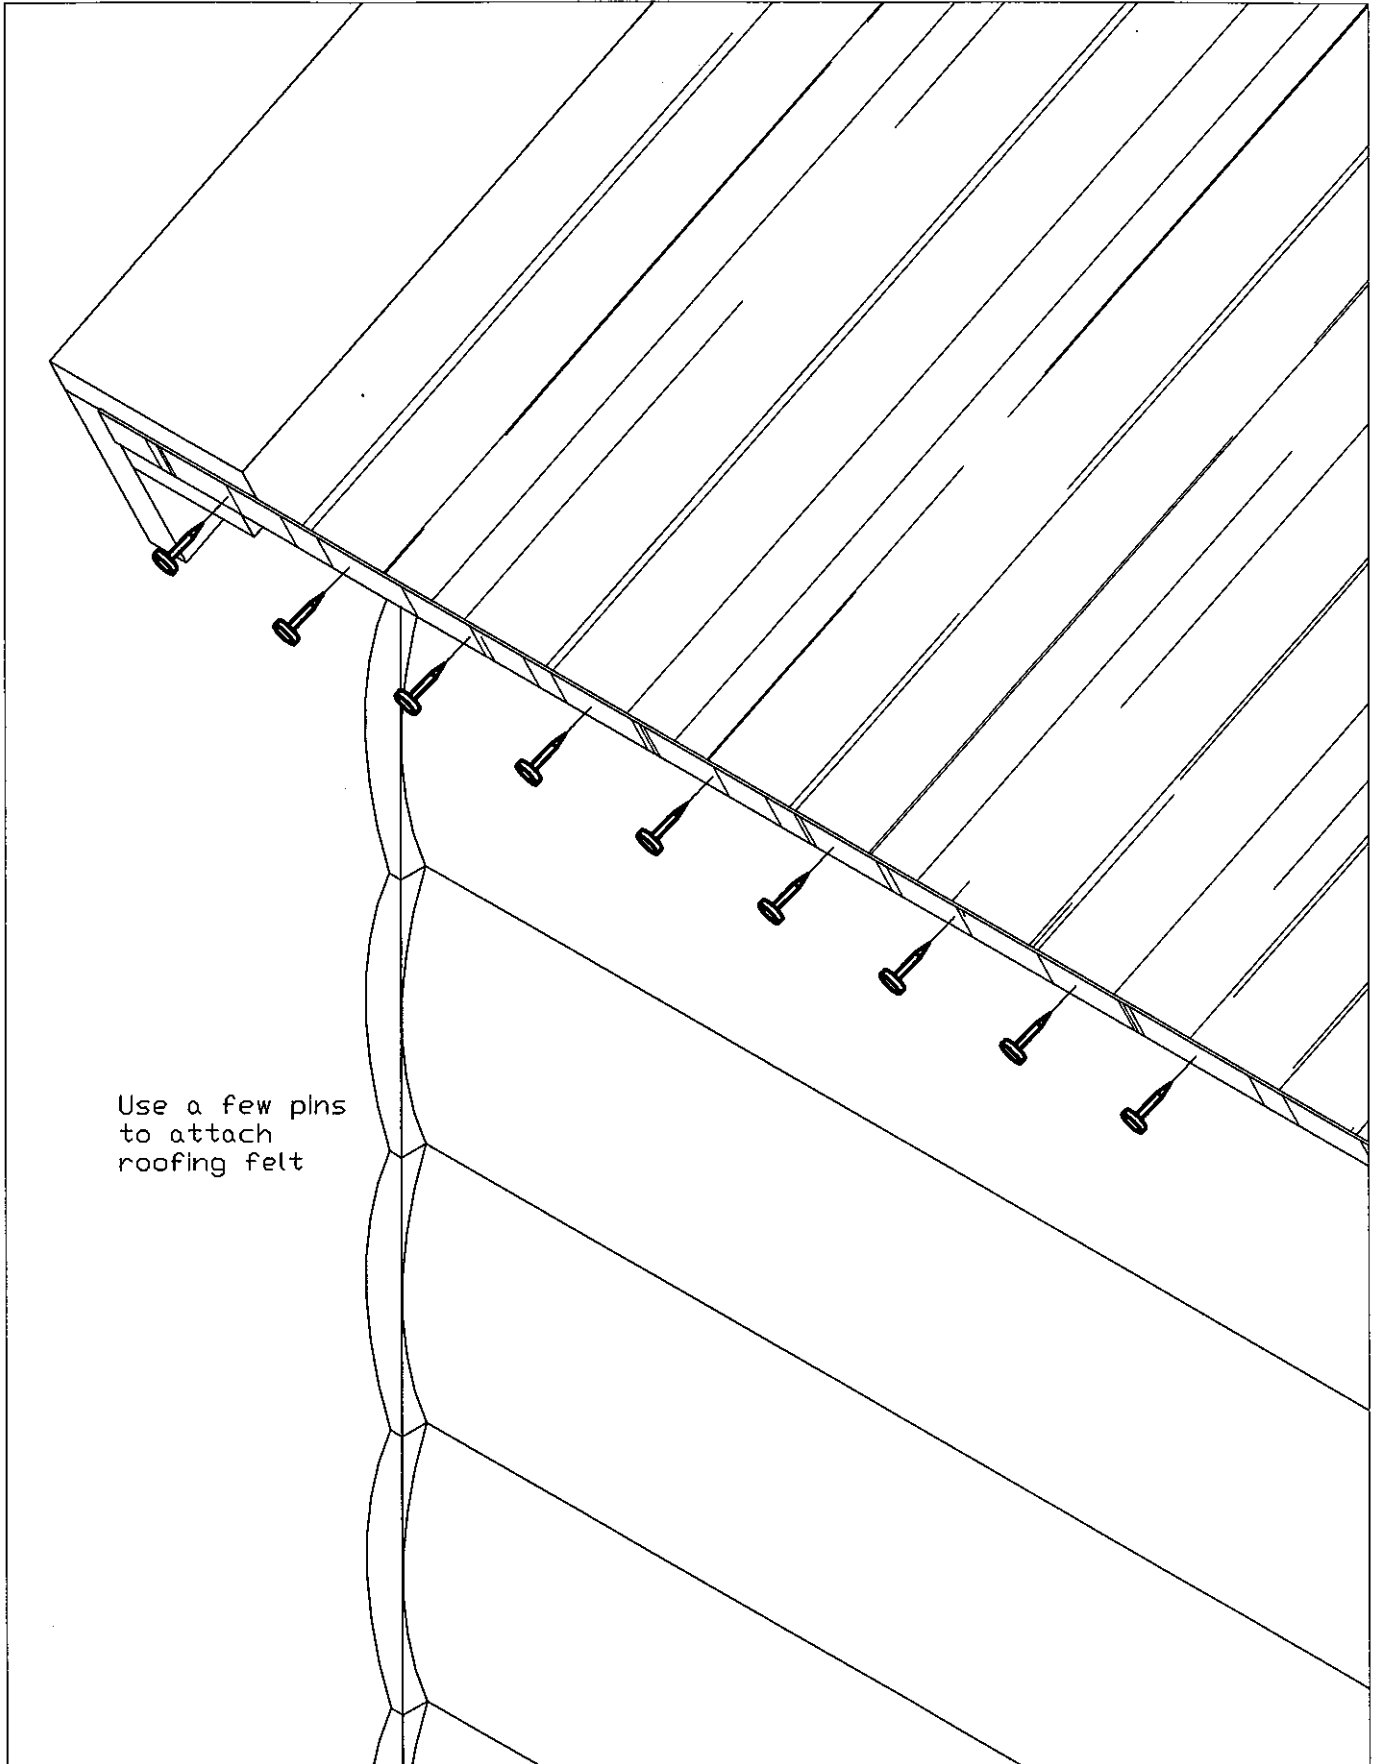

Use a few pins
to attach
roofing felt

Article:		Doghouse Collie	
Article nr:	93	Last modified:	01.03.2011
		Page:	9/9