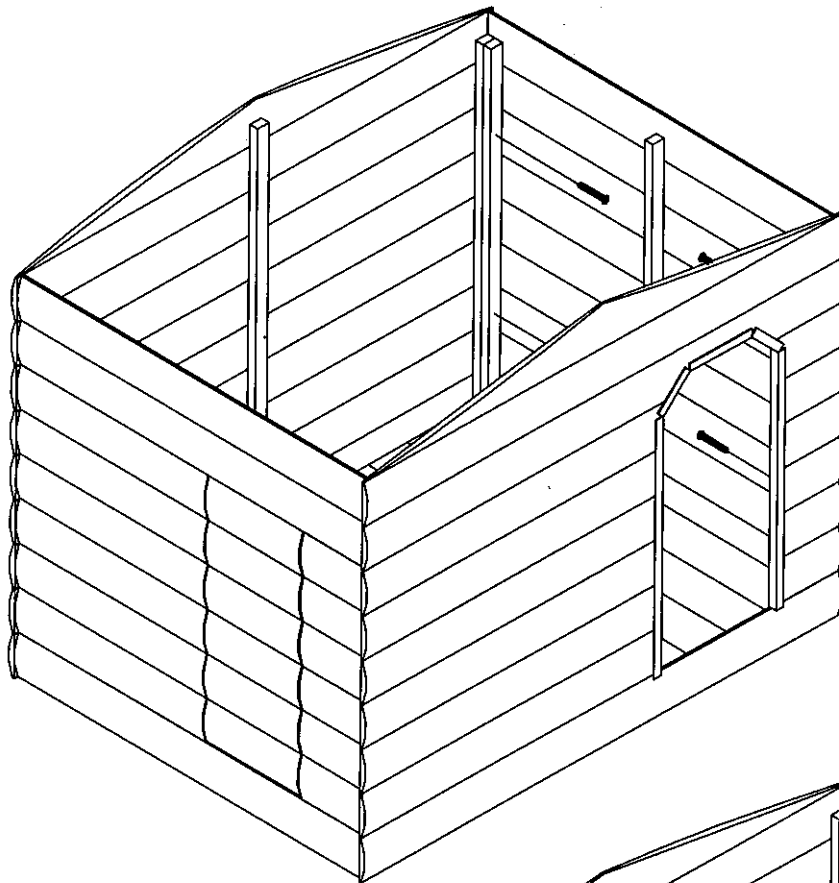

8 x Ø4x60mm
wood screw