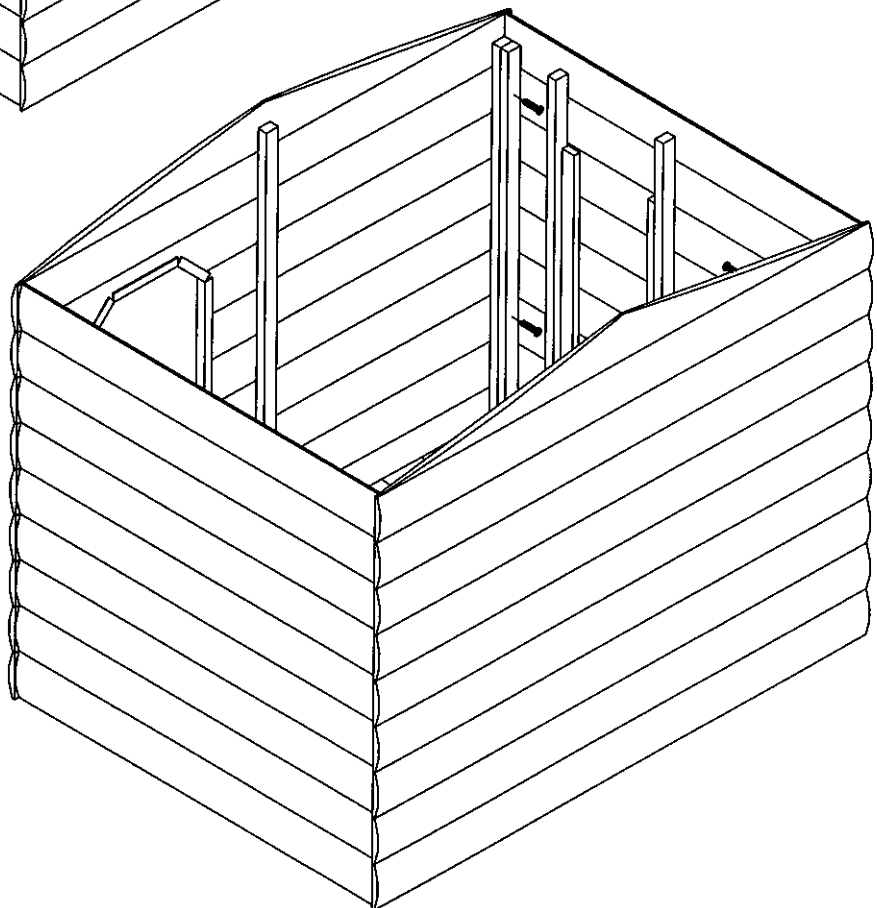

Page:

3/9

8 x Ø4x60mm
wood screw

Article:

Doghouse Collie

Article nr:

93

Last modified: